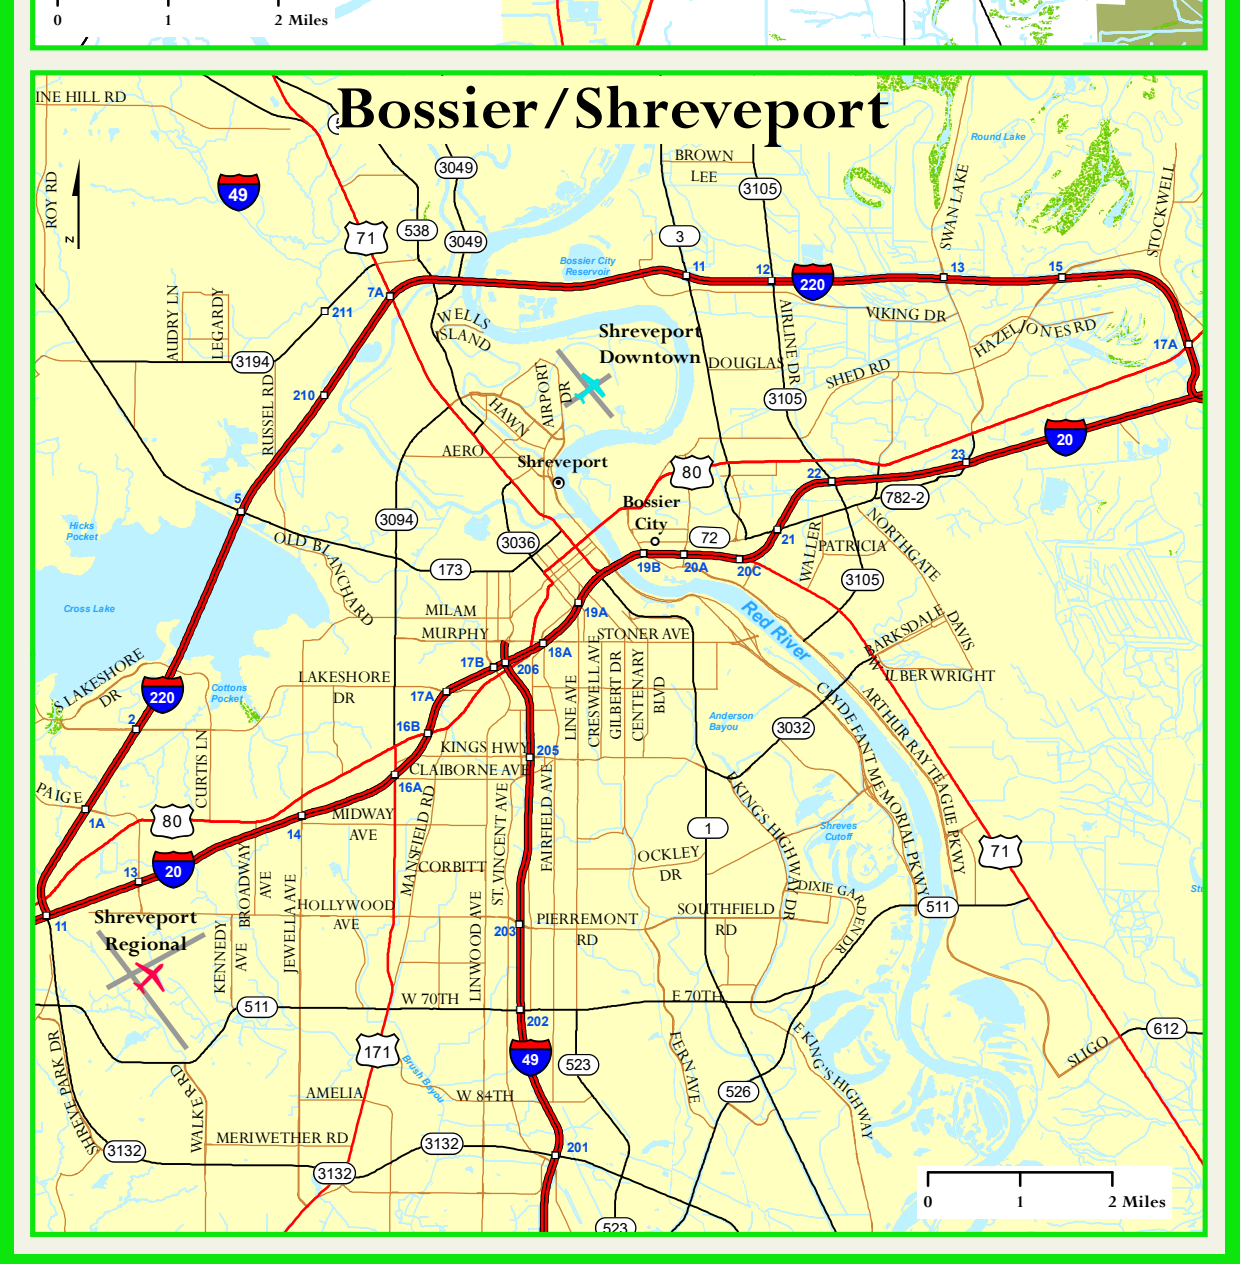

DOTD Drive Smarter. **511** Travel Info

LOUISIANA DEPARTMENT OF TRANSPORTATION & DEVELOPMENT

Visit us at www.dotd.la.gov

DOTD Customer Service Center
(225) 379-1232 or
1-877-4LADOTD / 1-877-452-3683
Email: DOTDCS@la.gov

Out-of-state travelers can access the Louisiana 511 Traveler Information System by dialing 1-888-ROAD-511 (1-888-762-3511)

The 511 Traveler Information Service provides travelers with around-the-clock, real-time traffic and road condition updates via the phone or Internet.

Search LOUISIANA 511 to DOWNLOAD Phone App!

Available on the Google play App Store

EMERGENCY EVACUATION NETWORK

When an emergency occurs, will you be ready? For your safety, the key is to have a winning game plan. For evacuation information and maps, go to www.getgameplan.org or visit www.gohsep.la.gov.

State Police Troop Headquarters

Alexandria	AM 770 KSLI
Baton Rouge	FM 96.9 KZAZ
Lafayette	AM 1330 KVOL
Lake Charles	AM 107.5 KTKF
Shreveport	AM 1130 KWKH
New Orleans	AM 870 WJBO
Ruston	AM 1490 KRIS
Northwest	AM 540 KNOR
Crowley	FM 102.9 KAPN

EMERGENCY BROADCAST SYSTEM OPERATIONAL AREAS

LOUISIANA STATE POLICE www.lsp.org

To Report Roadway Emergencies, Dial *LSP (*577) on your cell phone. For incidents involving hazardous material, call the HazMat Hotline at 1-877-925-6595.

LOUISIANA

Feed Your Soul.

OFFICIAL HIGHWAY MAP

LOUISIANA Feed Your Soul.

LouisianaTravel.com

Visit www.LouisianaTravel.com to plan your next Louisiana getaway. Then stop at one of our 8 Official Louisiana Welcome Centers for assistance from our dedicated travel counselors whose only mission is to help you Pick Your Passion during your stay!

Discover Louisiana's scenic back roads. Visit www.louisianatravel.com/explore/states/LA/.

"This public document was published for the Department of Culture, Recreation & Tourism, Office of Tourism, under special exception by the Division of Administration pursuant to RS 43:31. Printing of this material was purchased in accordance with the provisions of Title 43 of the Louisiana Revised Statutes."