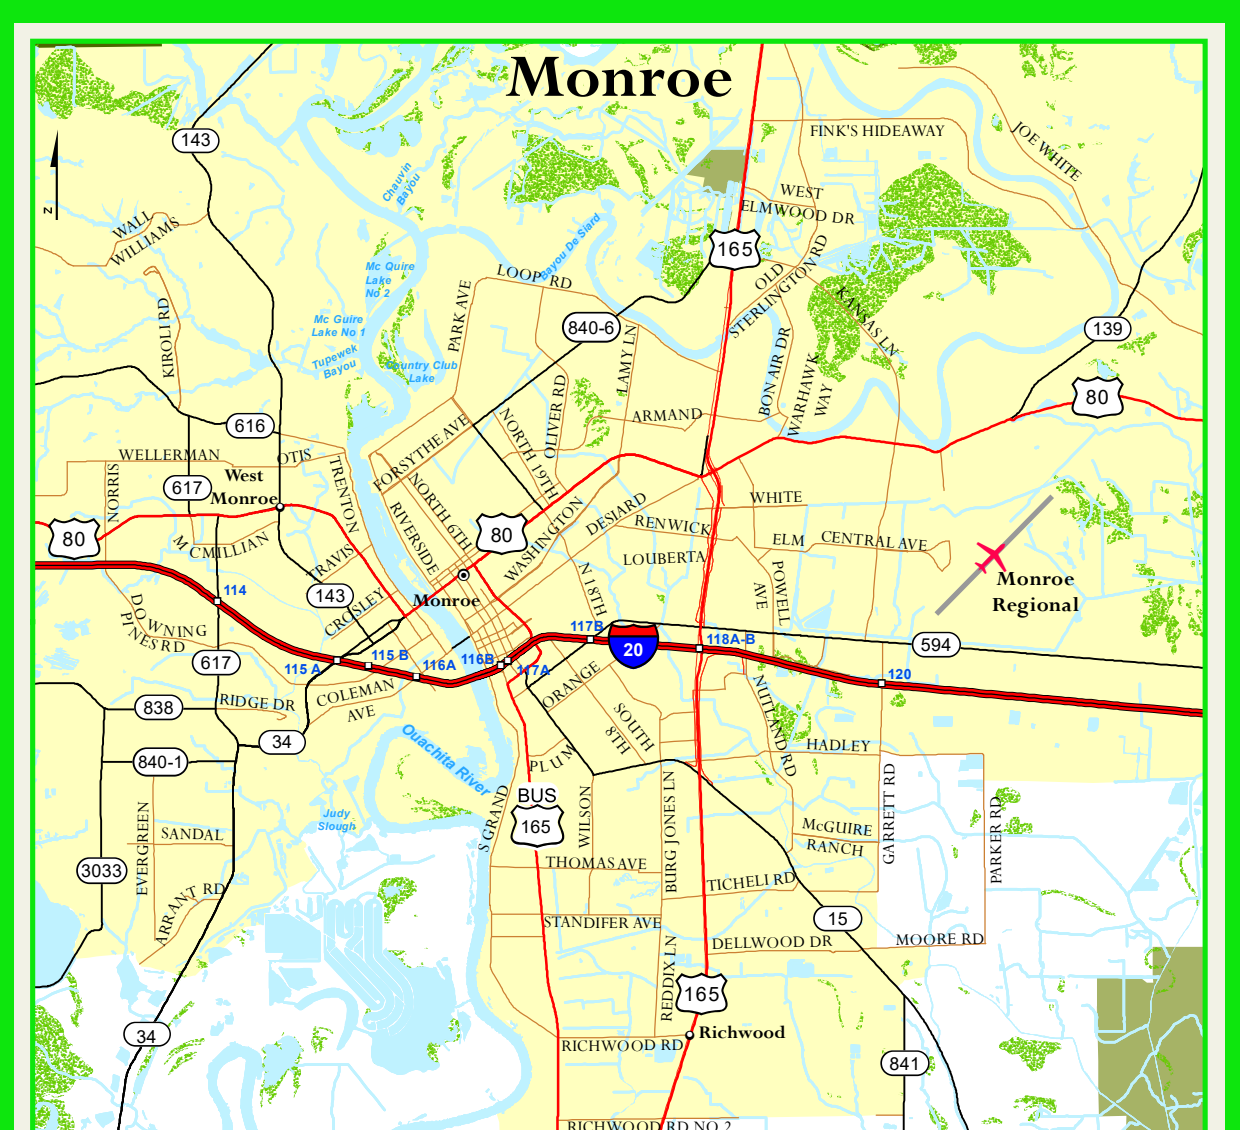

DOTD Drive Smarter. **511** Travel Info

LOUISIANA DEPARTMENT OF TRANSPORTATION & DEVELOPMENT

Visit us at www.dotd.la.gov

DOTD Customer Service Center
(225) 379-1232 or
1-877-4LADOTD / 1-877-452-3683
Email: DOTDCS@la.gov

Out-of-state travelers can access the Louisiana 511 Traveler Information System by dialing 1-888-ROAD-511 (1-888-762-3511)

The 511 Traveler Information Service provides travelers with around-the-clock, real-time traffic and road condition updates via the phone or Internet.

Search LOUISIANA 511 to DOWNLOAD Phone App!

Available on the Google play App Store

EMERGENCY EVACUATION NETWORK

When an emergency occurs, will you be ready? For your safety, the key is to have a winning game plan. For evacuation information and maps, go to www.getgameplan.org or visit www.gohsep.la.gov.

State Police Troop Headquarters

Alexandria	AM 770 KSLI
Baton Rouge	FM 96.9 KZAZ
Lafayette	AM 1330 KVOL
Lake Charles	AM 107.5 KTKF
Shreveport	AM 1130 KWKH
New Orleans	AM 870 WJBO
Ruston	AM 1490 KRIS
Northwest	AM 540 KNOR
Crowley	FM 102.9 KAPN

EMERGENCY BROADCAST SYSTEM OPERATIONAL AREAS

LOUISIANA STATE POLICE www.lsp.org

To Report Roadway Emergencies, Dial *LSP (*577) on your cell phone. For incidents involving hazardous material, call the HazMat Hotline at 1-877-925-6595.

LOUISIANA

Feed Your Soul.

OFFICIAL HIGHWAY MAP

LOUISIANA Feed Your Soul.

LouisianaTravel.com

Visit www.LouisianaTravel.com to plan your next Louisiana getaway. Then stop at one of our 8 Official Louisiana Welcome Centers for assistance from our dedicated travel counselors whose only mission is to help you Pick Your Passion during your stay!

Discover Louisiana's scenic back roads. Visit www.louisianatravel.com/explore/states/LA/.

"This public document was published for the Department of Culture, Recreation & Tourism, Office of Tourism, under special exception by the Division of Administration pursuant to RS 43:31. Printing of this material was purchased in accordance with the provisions of Title 43 of the Louisiana Revised Statutes."