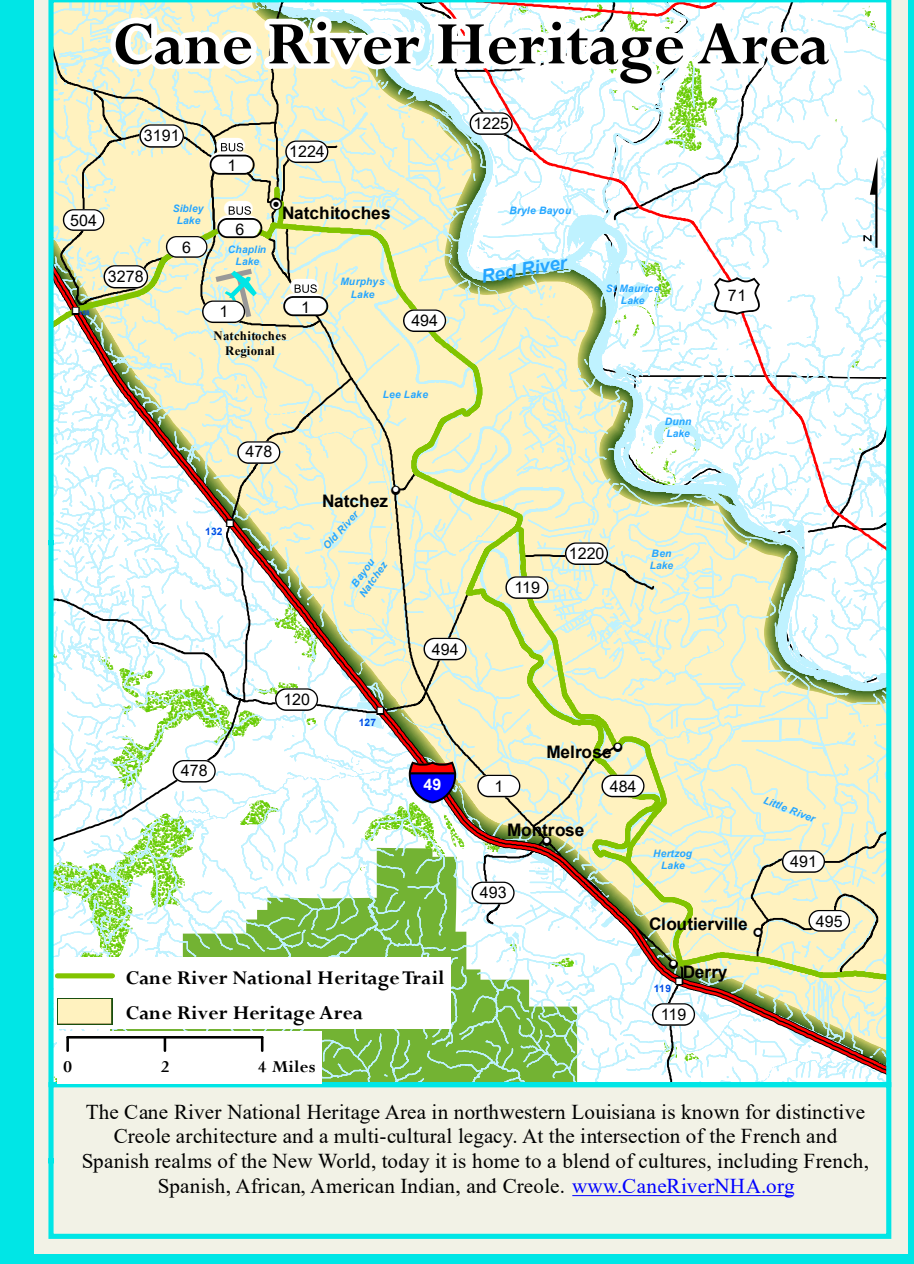

DOTD Drive Smarter. **511** Travel Info

LOUISIANA DEPARTMENT OF TRANSPORTATION & DEVELOPMENT

Visit us at www.dotd.la.gov

DOTD Customer Service Center
(225) 379-1232 or
1-877-4LADOTD / 1-877-452-3683
Email: DOTDCS@la.gov

Out-of-state travelers can access the Louisiana 511 Traveler Information System by dialing 1-888-ROAD-511 (1-888-762-3511)

The 511 Traveler Information Service provides travelers with around-the-clock, real-time traffic and road condition updates via the phone or Internet.

Search LOUISIANA 511 to DOWNLOAD Phone App!

Available on the Google play App Store

EMERGENCY EVACUATION NETWORK

When an emergency occurs, will you be ready? For your safety, the key is to have a winning game plan. For evacuation information and maps, go to www.getgameplan.org or visit www.gohsep.la.gov.

State Police Troop Headquarters

Alexandria	AM 770 KSLI
Baton Rouge	FM 96.9 KZAZ
Lafayette	AM 1330 KVOL
Lake Charles	AM 107.5 KTKF
Shreveport	AM 1130 KWKH
New Orleans	AM 870 WJBO
Ruston	AM 1490 KRIS
Northwest	AM 540 KNOR
Crowley	FM 102.9 KAPN

EMERGENCY BROADCAST SYSTEM OPERATIONAL AREAS

LOUISIANA STATE POLICE www.lsp.org

To Report Roadway Emergencies, Dial *LSP (*577) on your cell phone. For incidents involving hazardous material, call the HazMat Hotline at 1-877-925-6595.

LOUISIANA

Feed Your Soul.

OFFICIAL HIGHWAY MAP

LOUISIANA Feed Your Soul.

LouisianaTravel.com

Visit www.LouisianaTravel.com to plan your next Louisiana getaway. Then stop at one of our 8 Official Louisiana Welcome Centers for assistance from our dedicated travel counselors whose only mission is to help you Pick Your Passion during your stay!

Discover Louisiana's scenic back roads. Visit www.louisianatravel.com/explore/states/LA/.

"This public document was published for the Department of Culture, Recreation & Tourism, Office of Tourism, under special exception by the Division of Administration pursuant to RS 43:31. Printing of this material was purchased in accordance with the provisions of Title 43 of the Louisiana Revised Statutes."