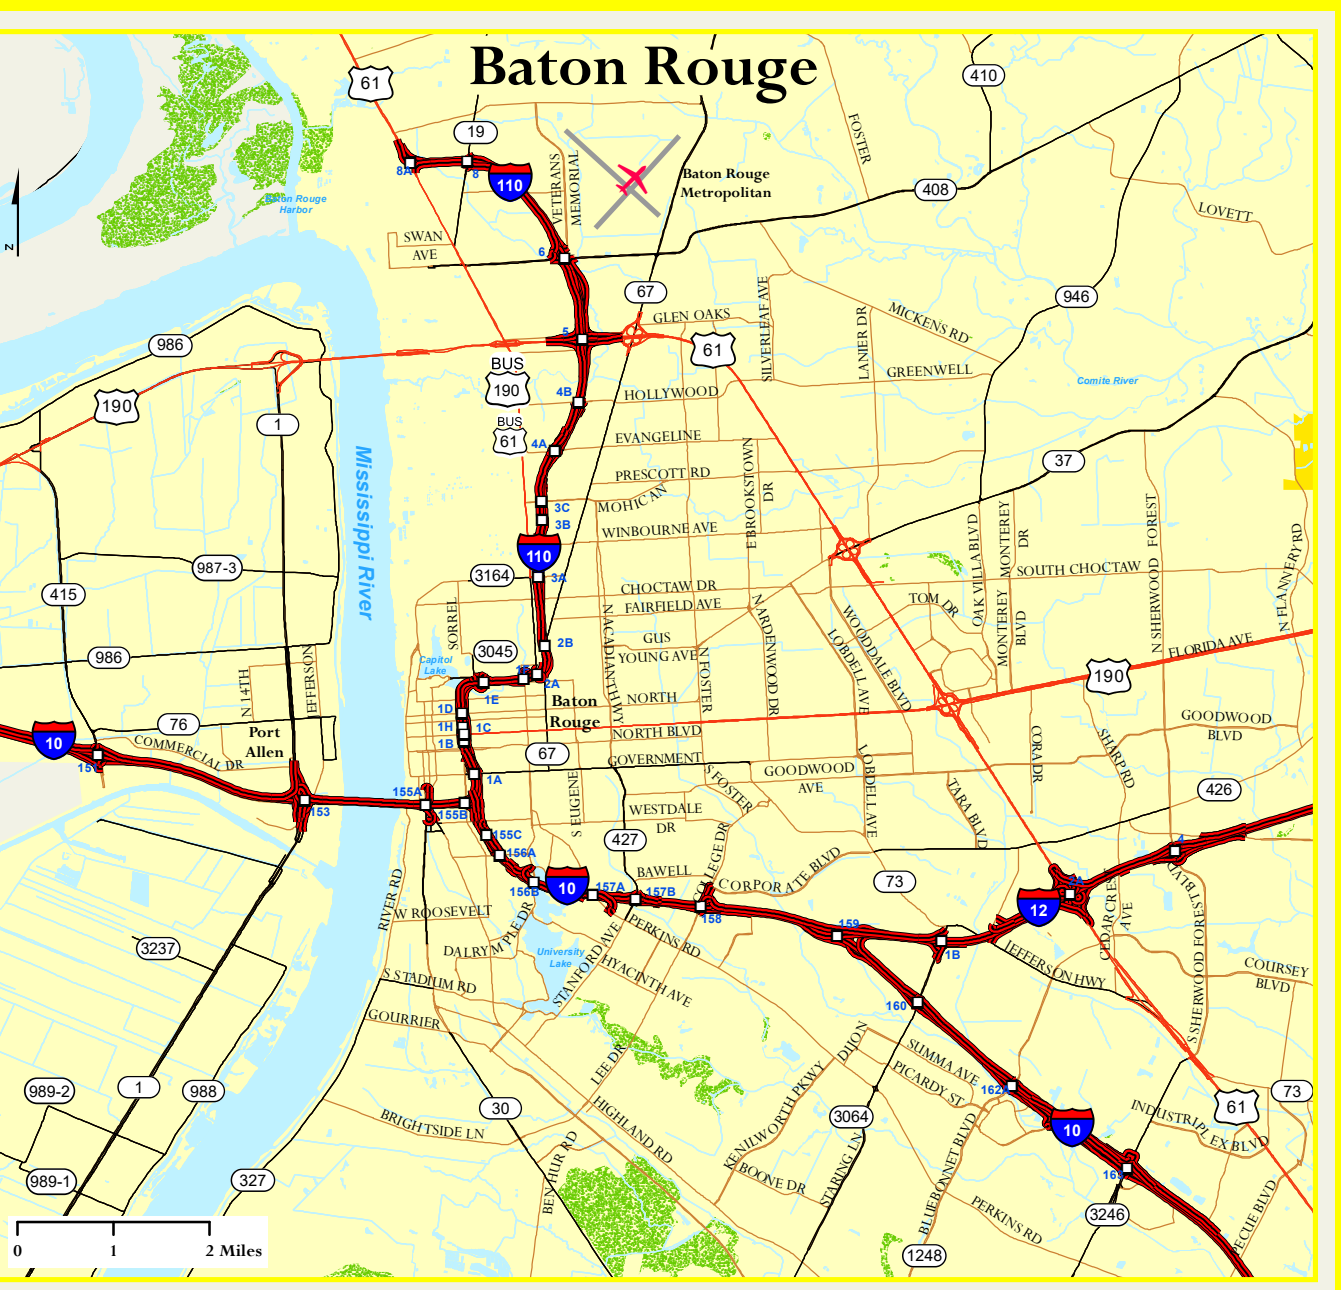

Let these Louisiana signs lead you on a safe and memorable journey.

OPERATION LIFESAVER Louisiana
Use caution at all railroad crossings.

UPAY
NO TEXTING while driving!

NO EXCUSES!
Everytime... Every Time!
Wearing a seat belt is the law.

DESTINATION ZERO BEATINGS
Driving toward ZERO deaths on Louisiana highways.

LOVE THE BOAT Don't Pollute
Help keep Louisiana beautiful. Please don't litter!