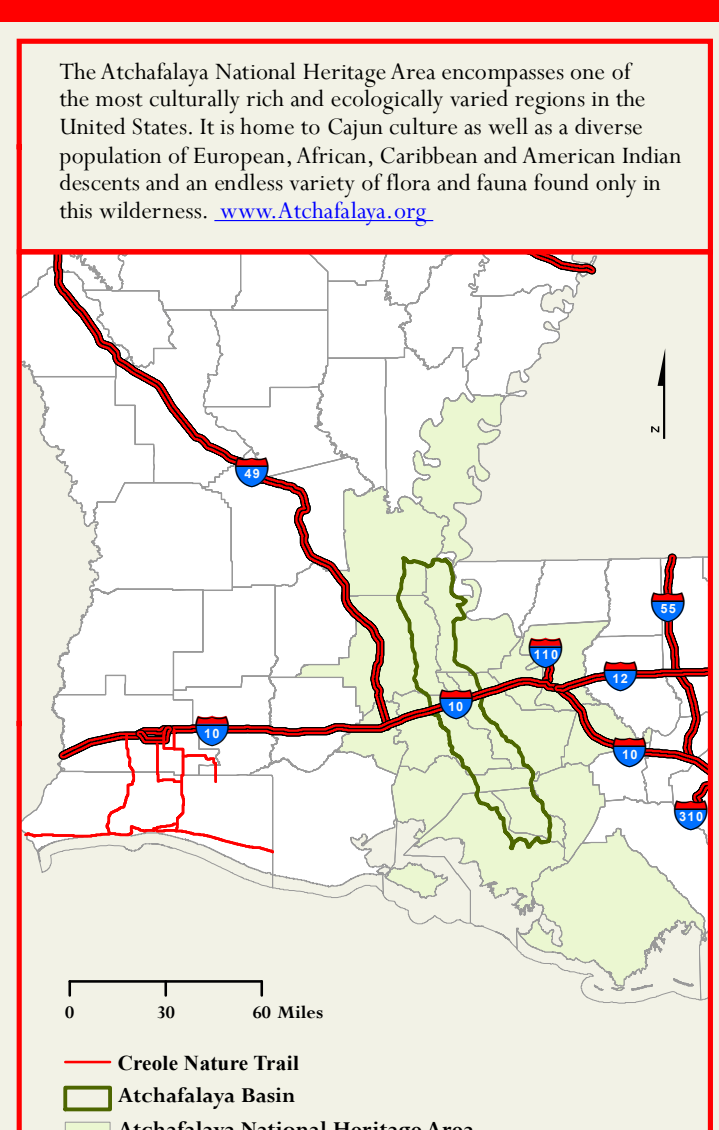

DOTD Drive Smarter. **511** Travel Info

LOUISIANA DEPARTMENT OF TRANSPORTATION & DEVELOPMENT

Visit us at www.dotd.la.gov

DOTD Customer Service Center
(225) 379-1232 or
1-877-4LADOTD / 1-877-452-3683
Email: DOTDCS@la.gov

Out-of-state travelers can access the Louisiana 511 Traveler Information System by dialing 1-888-ROAD-511 (1-888-762-3511)

The 511 Traveler Information Service provides travelers with around-the-clock, real-time traffic and road condition updates via the phone or Internet.

Search LOUISIANA 511 to DOWNLOAD Phone App!

Available on the Google play App Store

EMERGENCY EVACUATION NETWORK

When an emergency occurs, will you be ready? For your safety, the key is to have a winning game plan. For evacuation information and maps, go to www.getgameplan.org or visit www.gohsep.la.gov.

State Police Troop Headquarters

Alexandria	AM 770 KSLI
Baton Rouge	FM 96.9 KZAZ
Lafayette	AM 1330 KVOL
Lake Charles	AM 107.5 KTKF
Shreveport	AM 1130 KWKH
New Orleans	AM 870 WJBO
Ruston	AM 1490 KRIS
Northwest	AM 540 KNOR
Crowley	FM 102.9 KAPN

EMERGENCY BROADCAST SYSTEM OPERATIONAL AREAS

LOUISIANA STATE POLICE www.lsp.org

To Report Roadway Emergencies, Dial *LSP (*577) on your cell phone. For incidents involving hazardous material, call the HazMat Hotline at 1-877-925-6595.

LOUISIANA

Feed Your Soul.

OFFICIAL HIGHWAY MAP

LOUISIANA Feed Your Soul.

LouisianaTravel.com

Visit www.LouisianaTravel.com to plan your next Louisiana getaway. Then stop at one of our 8 Official Louisiana Welcome Centers for assistance from our dedicated travel counselors whose only mission is to help you Pick Your Passion during your stay!

Discover Louisiana's scenic back roads. Visit www.louisianatravel.com/explore/states/LA/.

"This public document was published for the Department of Culture, Recreation & Tourism, Office of Tourism, under special exception by the Division of Administration pursuant to RS 43:31. Printing of this material was purchased in accordance with the provisions of Title 43 of the Louisiana Revised Statutes."