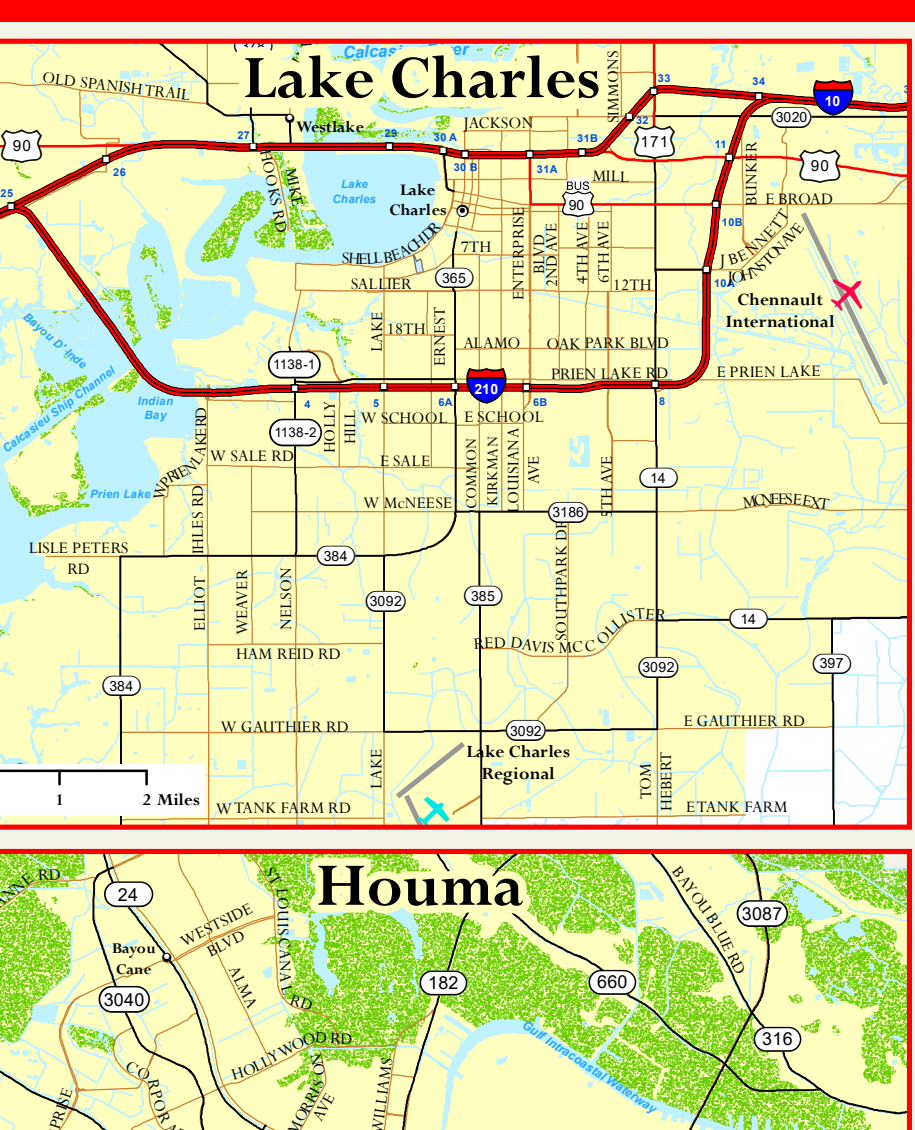

DOTD Drive Smarter. **511** Travel Info

LOUISIANA DEPARTMENT OF TRANSPORTATION & DEVELOPMENT

Visit us at www.dotd.la.gov

DOTD Customer Service Center
(225) 379-1232 or
1-877-4LADOTD / 1-877-452-3683
Email: DOTDCS@la.gov

Out-of-state travelers can access the Louisiana 511 Traveler Information System by dialing 1-888-ROAD-511 (1-888-762-3511)

The 511 Traveler Information Service provides travelers with around-the-clock, real-time traffic and road condition updates via the phone or Internet.

Search LOUISIANA 511 to DOWNLOAD Phone App!

Available on the Google play App Store

EMERGENCY EVACUATION NETWORK

When an emergency occurs, will you be ready? For your safety, the key is to have a winning game plan. For evacuation information and maps, go to www.getgameplan.org or visit www.gohsep.la.gov.

State Police Troop Headquarters

Alexandria	AM 770 KSLI
Baton Rouge	FM 96.9 KZAZ
Lafayette	AM 1330 KVOL
Lake Charles	AM 107.5 KTKF
Shreveport	AM 1130 KWKH
New Orleans	AM 870 WJBO
Ruston	AM 1490 KRIS
Northwest	AM 540 KNOR
Crowley	FM 102.9 KAPN

EMERGENCY BROADCAST SYSTEM OPERATIONAL AREAS

LOUISIANA STATE POLICE www.lsp.org

To Report Roadway Emergencies, Dial *LSP (*577) on your cell phone. For incidents involving hazardous material, call the HazMat Hotline at 1-877-925-6595.

LOUISIANA

Feed Your Soul.

OFFICIAL HIGHWAY MAP

LOUISIANA Feed Your Soul.

LouisianaTravel.com

Visit www.LouisianaTravel.com to plan your next Louisiana getaway. Then stop at one of our 8 Official Louisiana Welcome Centers for assistance from our dedicated travel counselors whose only mission is to help you Pick Your Passion during your stay!

Discover Louisiana's scenic back roads. Visit www.louisianatravel.com/explore/states/LA/.

"This public document was published for the Department of Culture, Recreation & Tourism, Office of Tourism, under special exception by the Division of Administration pursuant to RS 43:31. Printing of this material was purchased in accordance with the provisions of Title 43 of the Louisiana Revised Statutes."