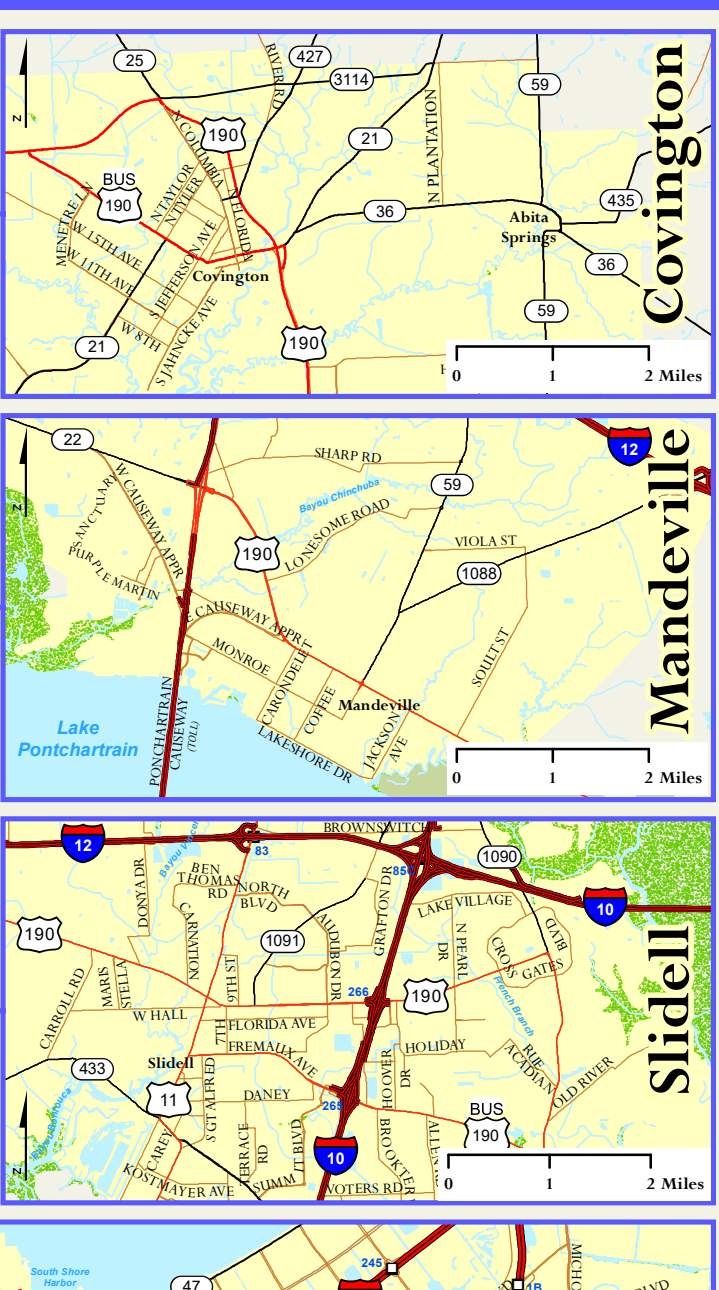

Let these Louisiana signs lead you on a safe and memorable journey.

OPERATION LIFESAVER Louisiana
Use caution at all railroad crossings.

UPAY
NO TEXTING while driving!

NO EXCUSES!
Everytime... Every Time!
Wearing a seat belt is the law.

DESTINATION ZERO BEATINGS
Driving toward ZERO deaths on Louisiana highways.

LOVE THE BOAT Don't Pollute
Help keep Louisiana beautiful. Please don't litter!