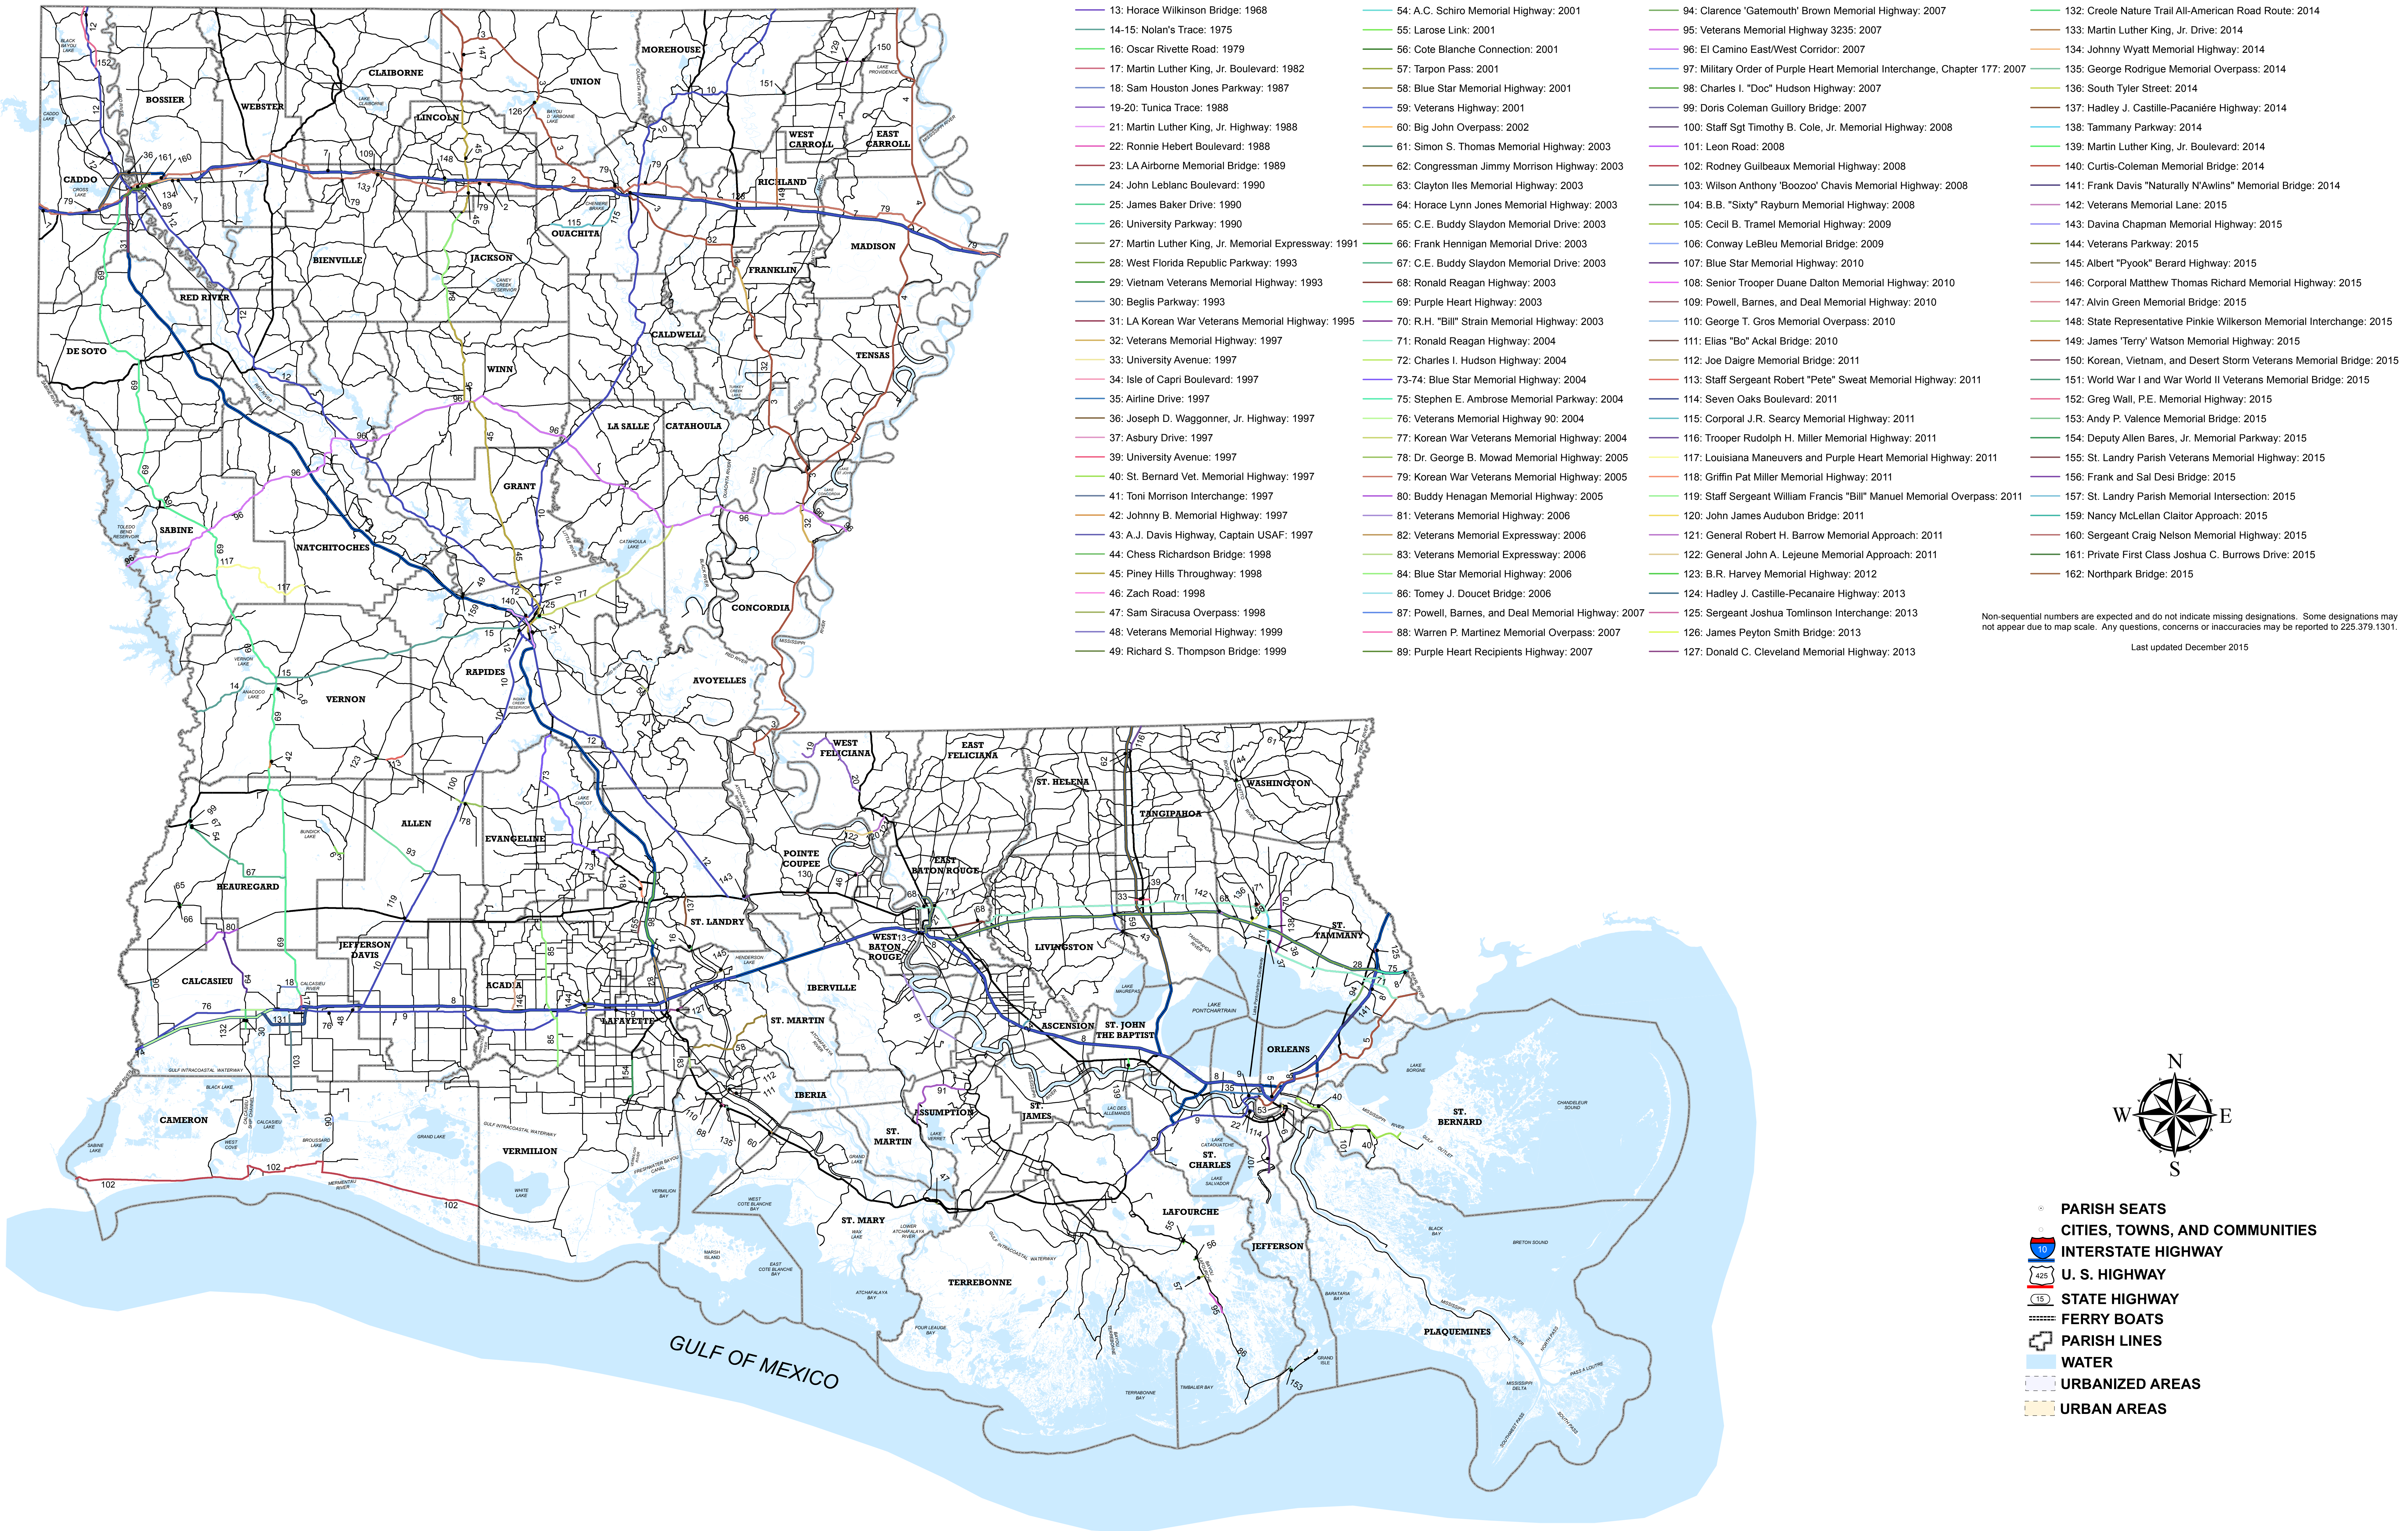

Last updated December 2015

- PARISH SEATS
- CITIES, TOWNS, AND COMMUNITIES
- ▬ INTERSTATE HIGHWAY
- ▬ U. S. HIGHWAY
- ▬ STATE HIGHWAY
- ▬ FERRY BOATS
- ▬ PARISH LINES
- ▬ WATER
- ▬ URBANIZED AREAS
- ▬ URBAN AREAS